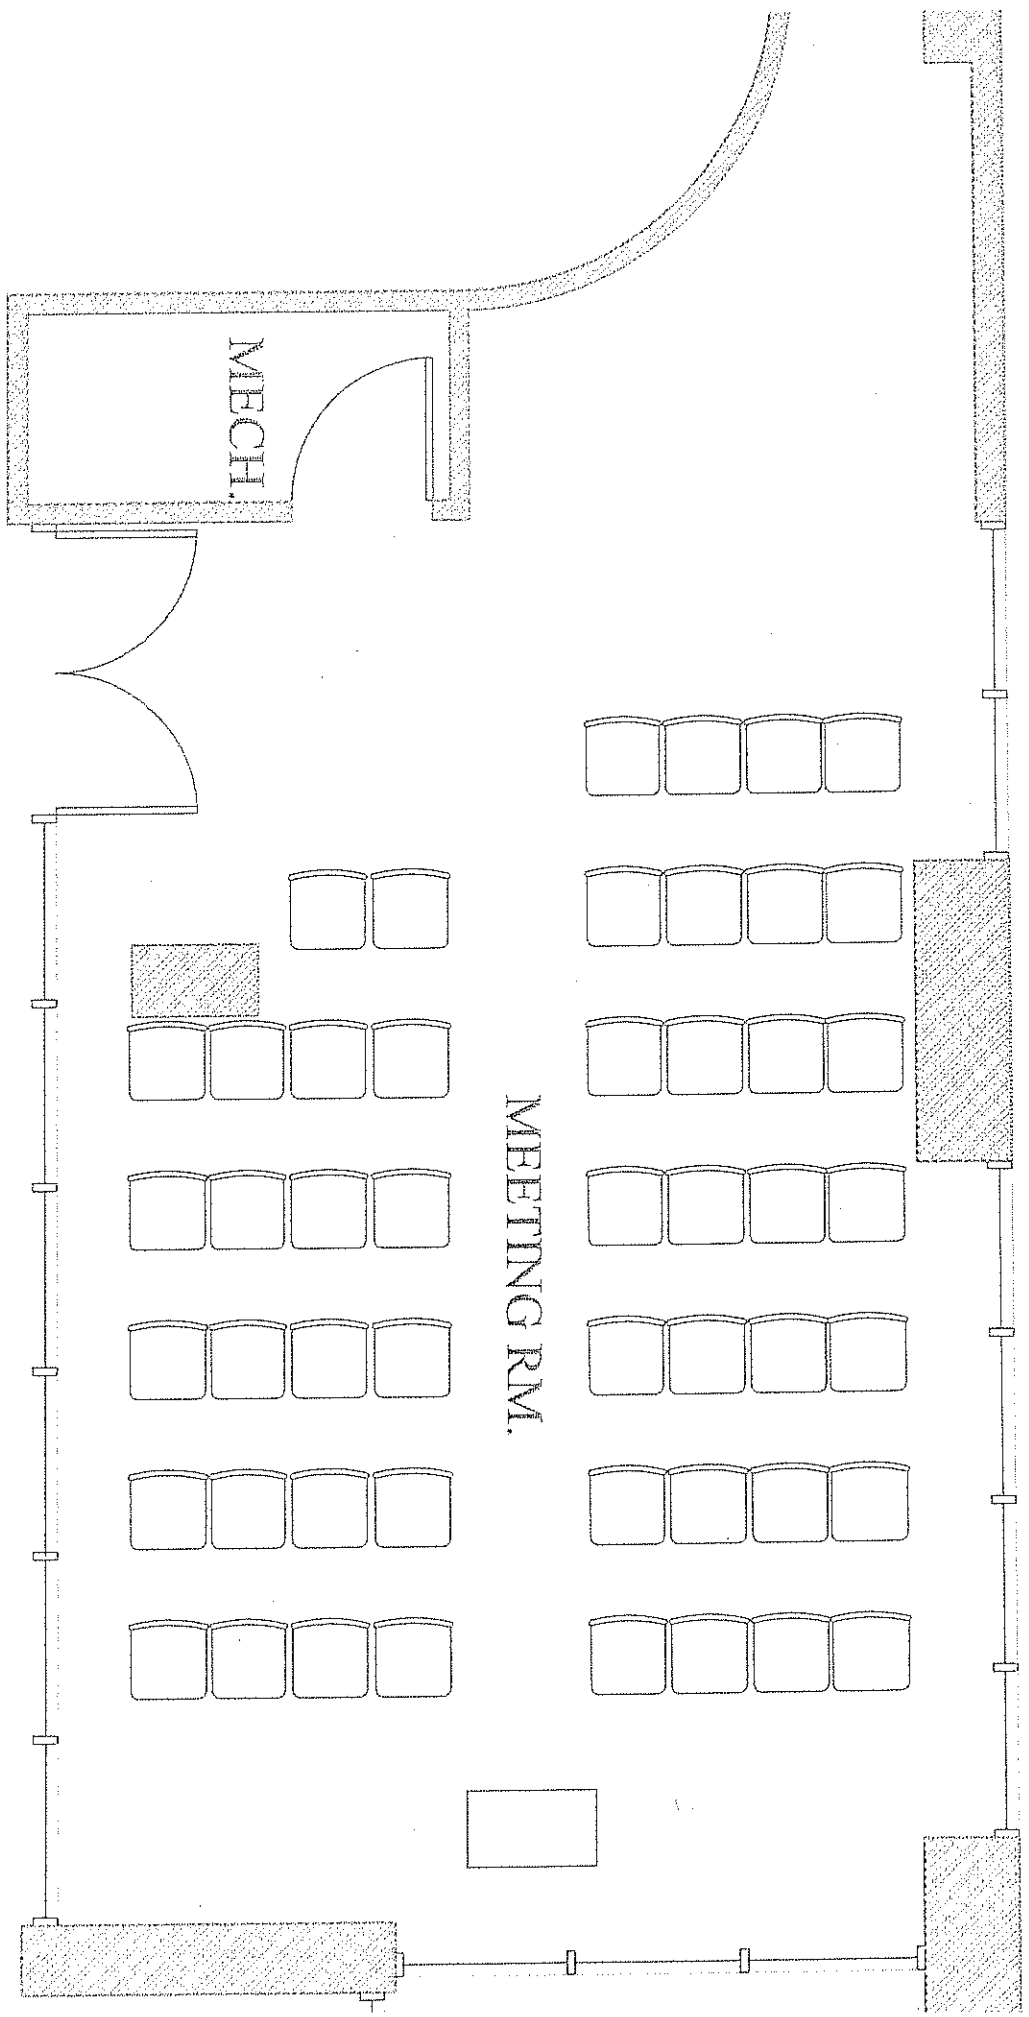

GULF VIEW

GULF VIEW

SOUTH BEACH MEETING RM.

THEATRE SEATING

1/4" = 1'-0"